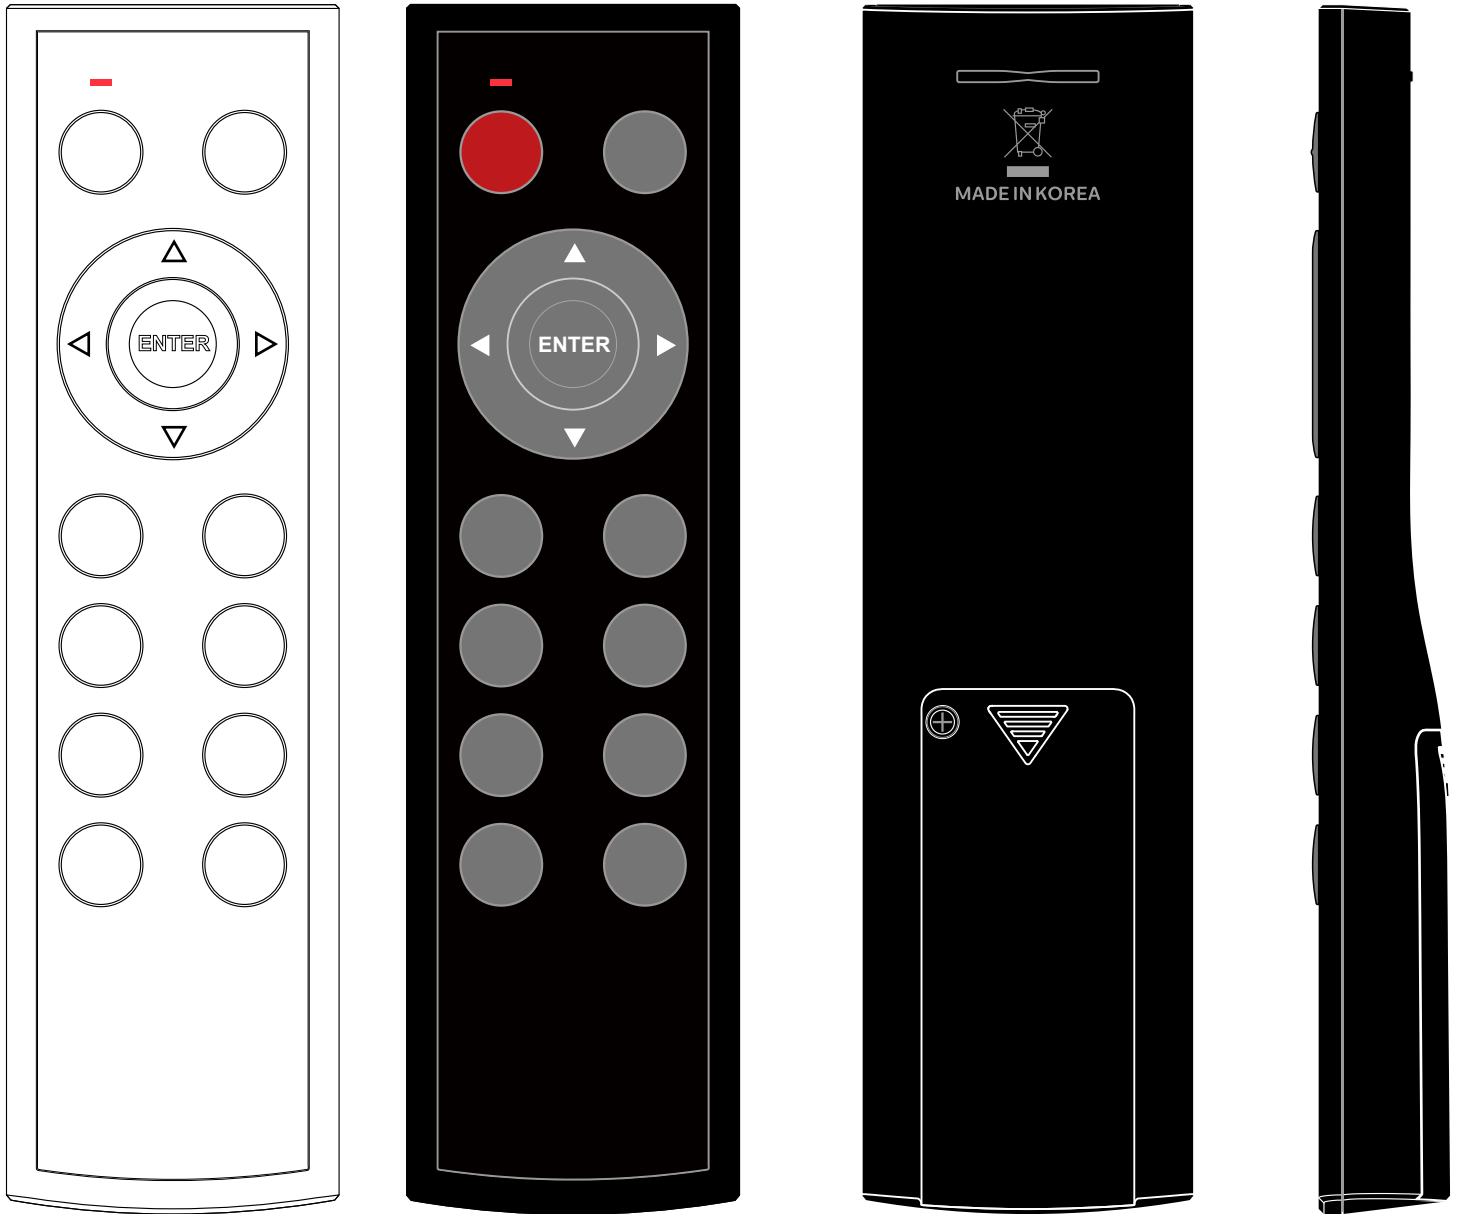

SH-15A Artwork Template

SH-15A
Up to 15 keys
Dimensions (mm.) 160 x 44 x 18
Rubber Keypad
Keypad Inlay
Batteries: 2 x AAA