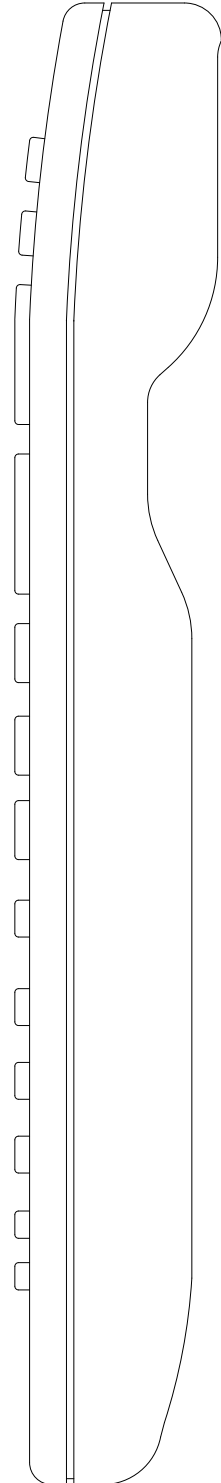

SC-53

Celadon Blank Keypad Layout			
MODEL NAME			
CASE NO.	SC-53	SCALE	
DATE	2000.07.13	DRAWING	