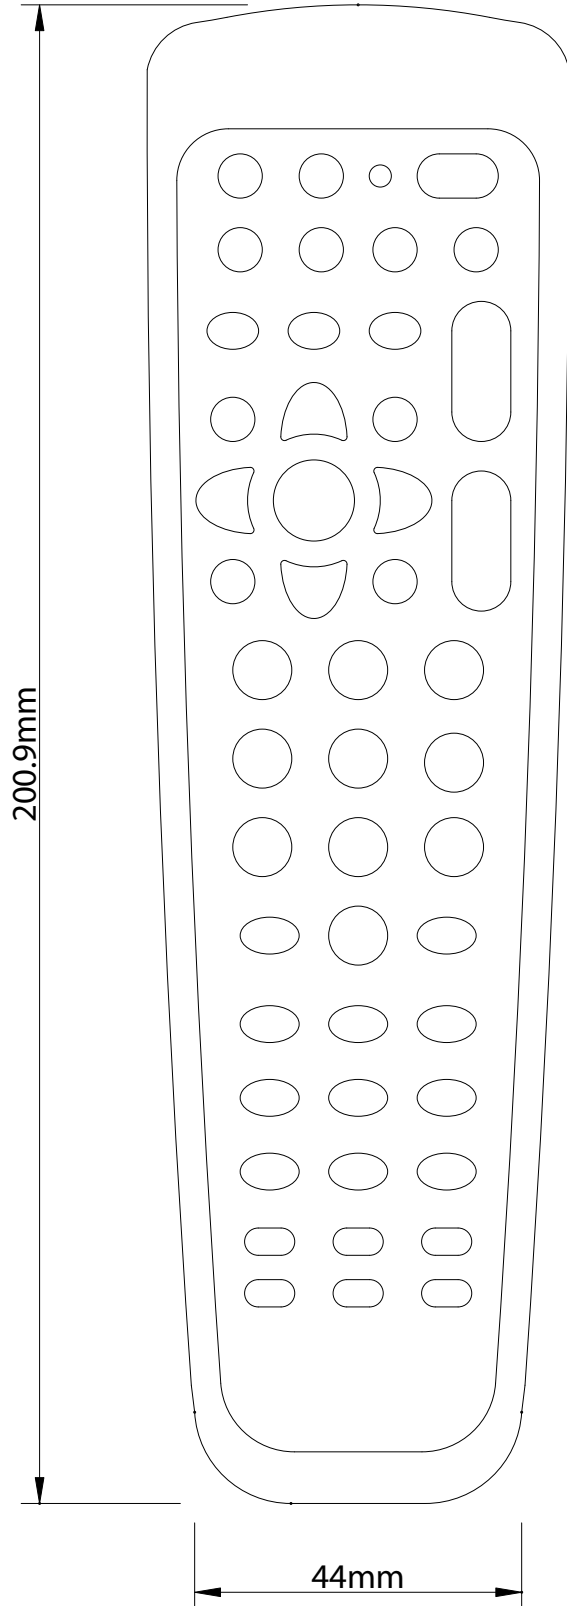

SC-53

Celadon Blank Keypad Layout			
MODEL NAME			
CASE NO.	SC-53	SCALE	
DATE	2000.07.13	DRAWING	