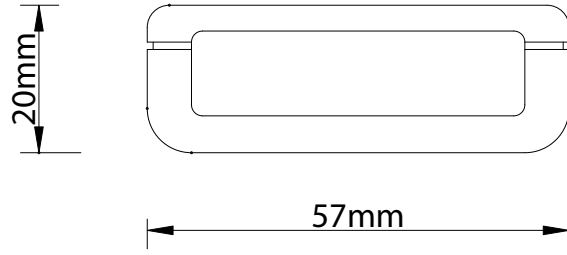

SC-53

Celadon Blank Keypad Layout			
MODEL NAME			
CASE NO.	SC-53	SCALE	
DATE	2000.07.13	DRAWING	