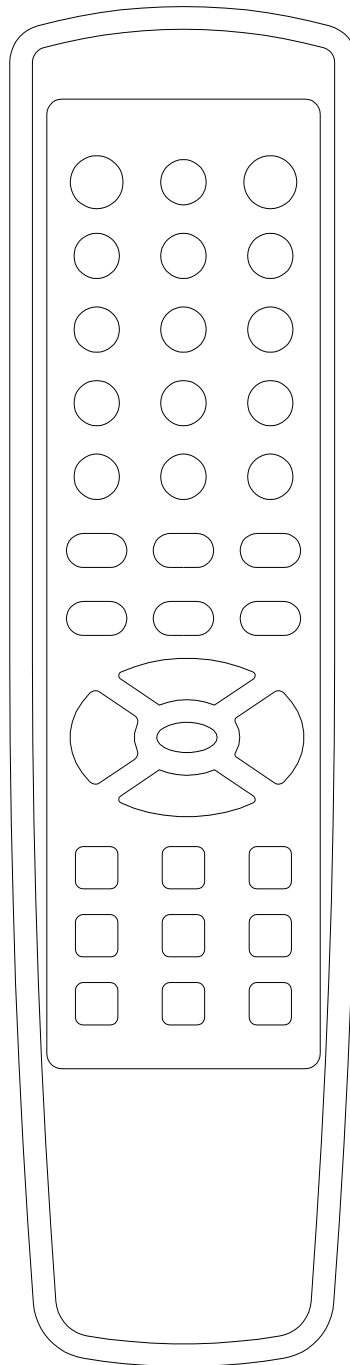

SE-35

SE-35
Up to 35 keys
Dimensions (mm.) 180 x 46 x 28
Rubber Keypad
Keypad Inlay
Batteries: 2 x AAA